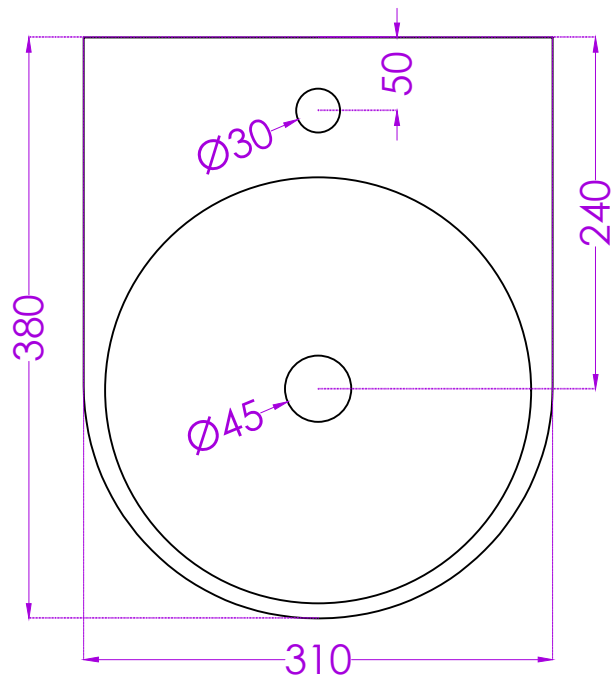

SYMPHONY P0015PW0003 WASH BASIN

JOHNSON

PLAN

BACK