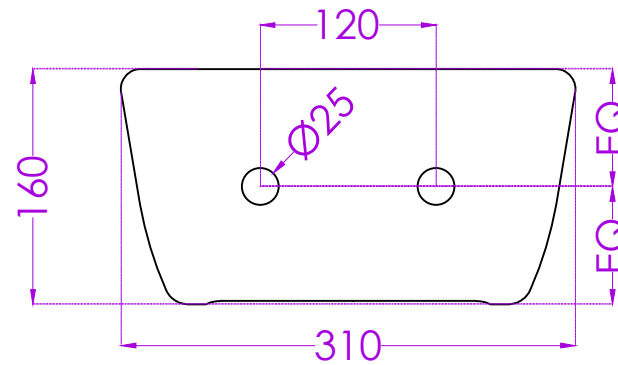

SYMPHONY P0015PW0003 WASH BASIN

JOHNSON

PLAN

BACK